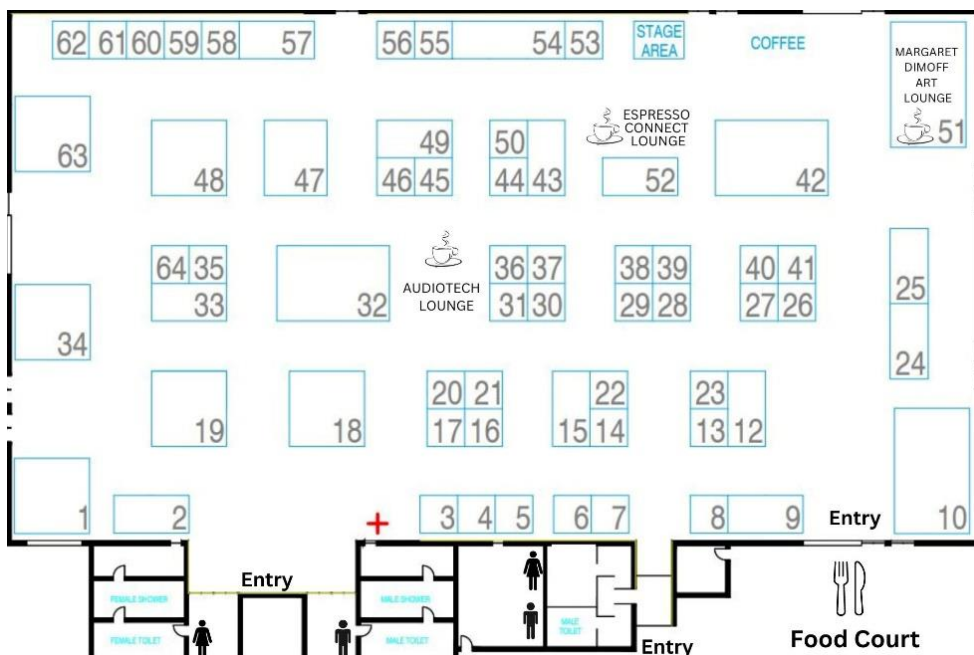

- | | |
|-------------------------------|--|
| 42 Lysaght | 56 Edglit |
| 43 HeartStory Photography | 57 Ina J Pet Photography |
| 44 Perspective View | 58 Petstock |
| 45 First Floors Commercial | 59 Charli & Molly Canine Couture |
| 46 Trader GSM Electrical | 60 Clipper Blade Sharpening |
| 47 Monaro Windows | 61 Purrfect Pens |
| 48 Sleetime | 62 Domestic Animal Services |
| 49 Sunstak | 63 Spanline Home Additions + StopDigging |
| 50 Konnex Electrical | 64 Lumi -Fi |
| 51 Margaret Dimoff Art | |
| 52 Espresso Connect | |
| 53 Access Canberra | |
| 54 Riteway & Luxaflex Gallery | |
| 55 SemiHouse | |